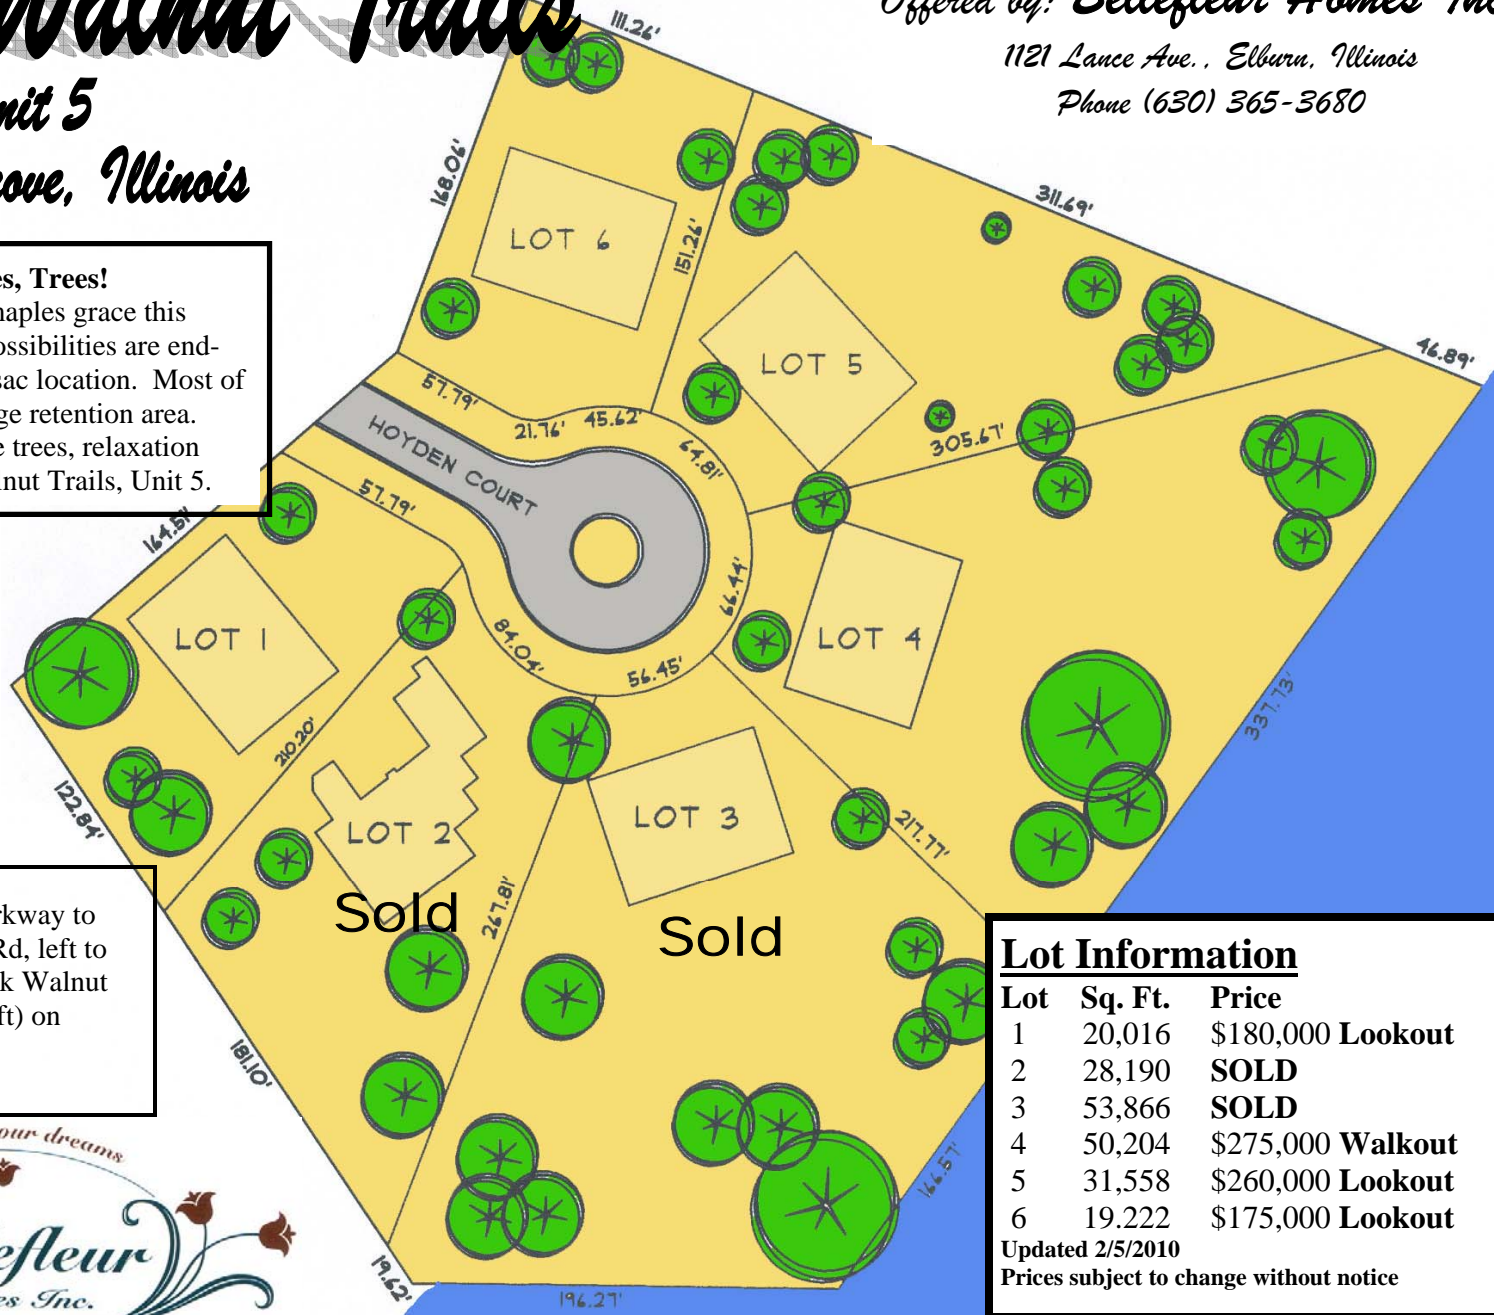

Black Walnut Trails

Unit 5 Sugar Grove, Illinois

Offered by: *Bellefleur Homes Inc.*

1121 Lance Ave., Elburn, Illinois

Phone (630) 365-3680

Trees, Trees, Trees!

100-year old oaks and maples grace this unique property. The possibilities are endless at this cozy cul-de-sac location. Most of the six lots back to a large retention area. Water views through the trees, relaxation awaits you at Black Walnut Trails, Unit 5.

Directions: Fabyan Parkway to Main St., west to Bliss Rd, left to Denny Rd (east) to Black Walnut Dr. (right) to 4th St., (left) on Hoyden Ct. to site

Lot Information

Lot	Sq. Ft.	Price
1	20,016	\$180,000 Lookout
2	28,190	SOLD
3	53,866	SOLD
4	50,204	\$275,000 Walkout
5	31,558	\$260,000 Lookout
6	19,222	\$175,000 Lookout